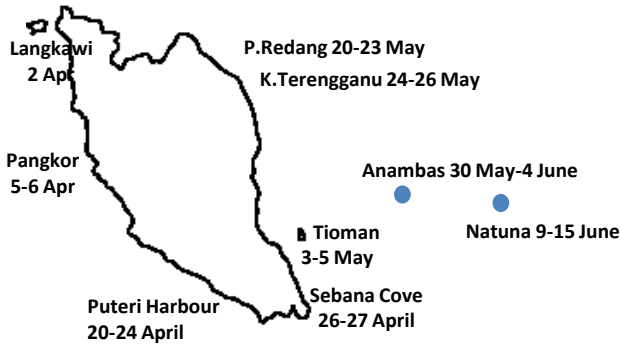

Sail Malaysia Passage to the East Yacht Rally 2019

MINISTRY OF TOURISM,
ARTS & CULTURE

The Passage to the East Yacht Rally offers some of the less traveled and spectacular destinations of the world. Some of the best diving sites, preserved tropical forests, long sandy beaches and idyllic islands waiting to for you in the east, unspoiled and unhurried. Along the way, you will also witness the vast diversity of heritage, religion and culture that makes this region unique.

This event is a continuation of our efforts to promote marine tourism in Malaysia where you will once again be showered with a warm Malaysian style welcome. We invite all sailors to join us and to 'Discover Malaysia by Sea!'

*Malaysia
Truly Asia*

| DATE | DESTINATION |
|---------------|----------------------------------|
| 27 March | Rebak Marina Langkawi (regroup) |
| 5-6 April | Pangkor Marina Island (regroup) |
| 10-17 April | Allocation for Eastern Sumatra * |
| 20-24 April | Puteri Harbour Marina |
| 25 April | Sail around Singapore |
| 26-27 April | Sebana Cove Marina |
| 28-1 May | Explore eastern Johor Islands |
| 3-5 May | Pulau Tioman |
| 20-23 May | Pulau Redang |
| 24-26 May | Kuala Terengganu |
| 30 May-4 June | Anambas Islands * |
| 9-15 June | Natuna Islands * |
| | * With Wonderful Sail2Indonesia |

| DATE | DESTINATION |
|------------|---------------------------|
| 20-22 June | Kuching |
| 28-30 June | Miri |
| 1-8 July | Brunei (with Sail Brunei) |
| 9-11 July | Labuan |
| 15-20 July | Kota Kinabalu |
| 26-31 July | Kudat |
| 2-5 Aug | Sandakan |
| 6-12 Aug | Kinabatangan River |
| 14-17 Aug | Lahad Datu |
| 18-22 Aug | Tun Sakaran Marine Park |
| 23 Aug | Semporna |
| 24-25 Aug | Tawau |