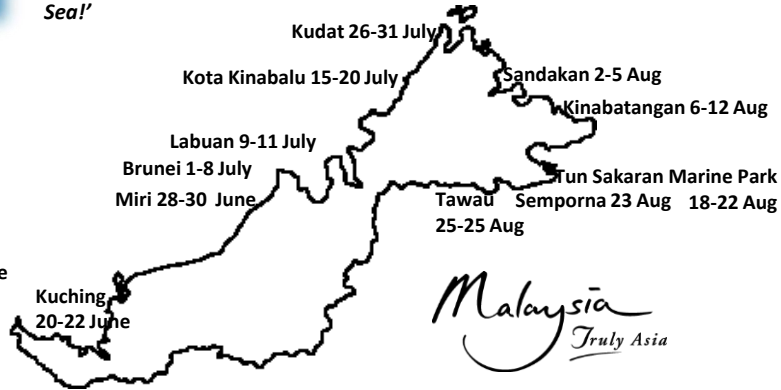

Sail Malaysia Passage to the East Yacht Rally 2019

MINISTRY OF TOURISM,
ARTS & CULTURE

The Passage to the East Yacht Rally offers some of the less traveled and spectacular destinations of the world. Some of the best diving sites, preserved tropical forests, long sandy beaches and idyllic islands waiting to for you in the east, unspoiled and unhurried. Along the way, you will also witness the vast diversity of heritage, religion and culture that makes this region unique.

This event is a continuation of our efforts to promote marine tourism in Malaysia where you will once again be showered with a warm Malaysian style welcome. We invite all sailors to join us and to 'Discover Malaysia by Sea!'

*Malaysia
Truly Asia*

| DATE | DESTINATION |
|---------------|----------------------------------|
| 27 March | Rebak Marina Langkawi (regroup) |
| 5-6 April | Pangkor Marina Island (regroup) |
| 10-17 April | Allocation for Eastern Sumatra * |
| 20-24 April | Puteri Harbour Marina |
| 25 April | Sail around Singapore |
| 26-27 April | Sebana Cove Marina |
| 28-1 May | Explore eastern Johor Islands |
| 3-5 May | Pulau Tioman |
| 20-23 May | Pulau Redang |
| 24-26 May | Kuala Terengganu |
| 30 May-4 June | Anambas Islands * |
| 9-15 June | Natuna Islands * |
| | * With Wonderful Sail2Indonesia |

| DATE | DESTINATION |
|------------|---------------------------|
| 20-22 June | Kuching |
| 28-30 June | Miri |
| 1-8 July | Brunei (with Sail Brunei) |
| 9-11 July | Labuan |
| 15-20 July | Kota Kinabalu |
| 26-31 July | Kudat |
| 2-5 Aug | Sandakan |
| 6-12 Aug | Kinabatangan River |
| 14-17 Aug | Lahad Datu |
| 18-22 Aug | Tun Sakaran Marine Park |
| 23 Aug | Semporna |
| 24-25 Aug | Tawau |